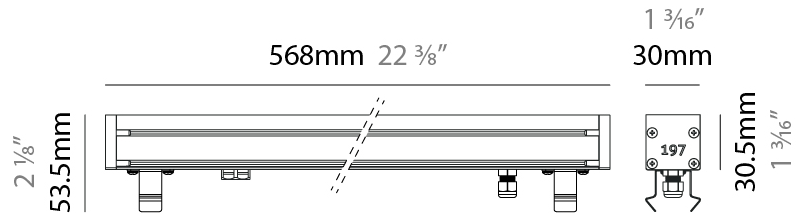

base number   Color   Lens
Temperature   Options

1. To build a product code in our configurator select the specify button on the base model # product page
2. To build a manual product code on this datasheet choose from the options listed below in blue font and add the suffix to the base model #

GENERAL

Series: Slash 30
Brand: Unonovesette
Division: Exterior
Mounting Type: Recessed
Mounting Location: In-Ground
Subcategory: Wallwash

PHYSICAL

Shape: Rectangle
Length (mm): 568
Length (in): 22 ³/₈"
Width (mm): 30
Width (in): 1 ³/₁₆"
Height (mm): 53.5
Height (in): 2 ¹/₈"
Light Distribution: Adjustable / Direct
Weight (kg): 0.46
Weight (lbs): 1.014
Diffuser: Extra clear tempered 6mm
Fixture Finish: ANA
Fixture Material: Extruded Aluminum
Cable Details: IP68 30cm Cable with Easy Lock system

ELECTRICAL

Lamp Type: LED
Input Wattage (W): 32
Total Output Wattage (W): 25
Dimming: Non-Dimmable
Driver Included: No
Driver Location: Remote
Driver Type: Constant Voltage - Universal
Driver Class: Class 2
Input Voltage (V): 120 - 277
Output Voltage (V): 24
Upon Request: Phase Dimming (120Vac only) / 0-10V Dimming

LED

Color Temperature (*K): 2200 / 2700 / 3000 / 4000
Max. Delivered Lumen (lm): 2280 (3000K)
CRI: >90 CRI
Lamp Life (hrs): 100000

OPTICAL

Optic°: 12 / 21 / 31 / 46 / 13x36
Adjustability: Tilt ±20°

RATINGS AND CERTIFICATIONS

Certified By: Certified for North American Standards
IP rating: IP67
IK Rating: IK06