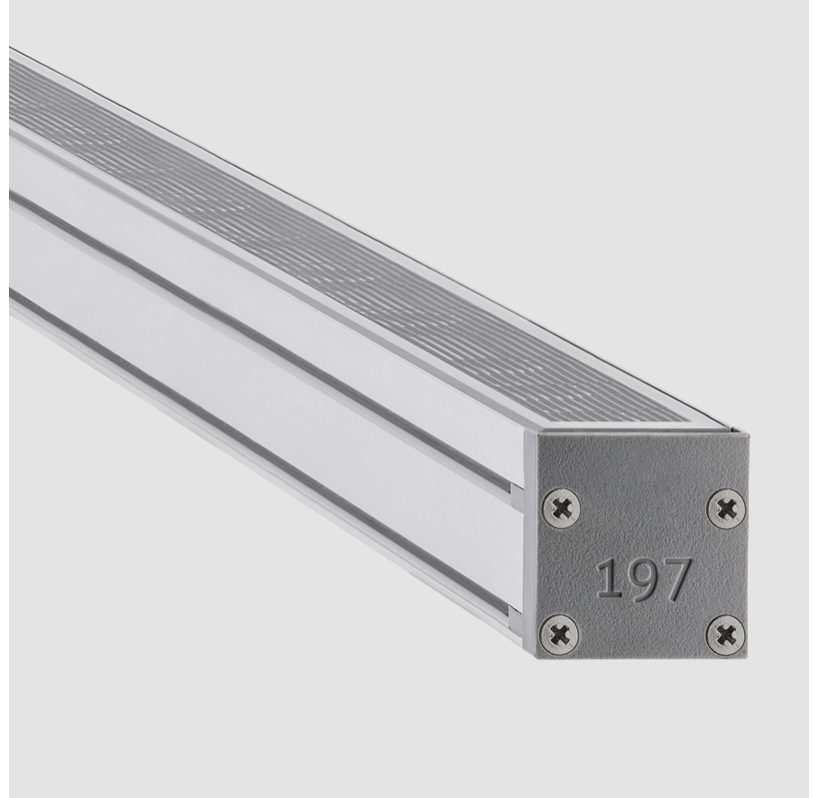

base number   Color   Lens
Temperature   Options

1. To build a product code in our configurator select the specify button on the base model # product page
2. To build a manual product code on this datasheet choose from the options listed below in blue font and add the suffix to the base model #

GENERAL

Series: Slash 30
Brand: Unonovesette
Division: Exterior
Mounting Type: Recessed
Mounting Location: In-Ground
Subcategory: Wallwash

PHYSICAL

Shape: Rectangle
Length (mm): 568
Length (in): 22 ³/₈"
Width (mm): 30
Width (in): 1 ³/₁₆"
Height (mm): 53.5
Height (in): 2 ¹/₈"
Light Distribution: Adjustable / Direct
Weight (kg): 0.46
Weight (lbs): 1.014
Diffuser: Extra clear tempered 6mm
Fixture Finish: ANA
Fixture Material: Extruded Aluminum
Cable Details: IP68 30cm Cable with Easy Lock system

ELECTRICAL

Lamp Type: LED
Input Wattage (W): 32
Total Output Wattage (W): 25
Dimming: Non-Dimmable
Driver Included: No
Driver Location: Remote
Driver Type: Constant Voltage - Universal
Driver Class: Class 2
Input Voltage (V): 120 - 277
Output Voltage (V): 24
Upon Request: Phase Dimming (120Vac only) / 0-10V Dimming

LED

Color Temperature (*K): 2200 / 2700 / 3000 / 4000
Max. Delivered Lumen (lm): 2280 (3000K)
CRI: >90 CRI
Lamp Life (hrs): 100000

OPTICAL

Optic°: 12 / 21 / 31 / 46 / 13x36
Adjustability: Tilt ±20°

RATINGS AND CERTIFICATIONS

Certified By: Certified for North American Standards
IP rating: IP67
IK Rating: IK06